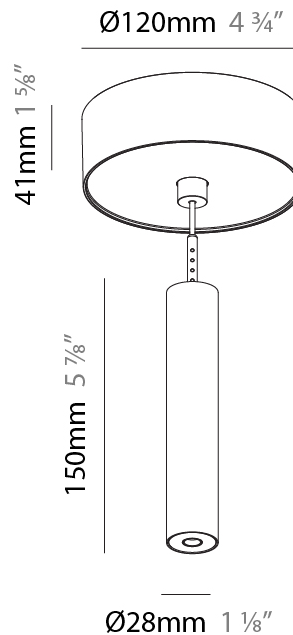

GENERAL

Series: Hangover
Subseries: Hangover Plug Monopoint Surface Canopy
Brand: Prolight
Division: Architectural
Mounting Type: Suspension
Mounting Location: Ceiling
Subcategory: Pendant

PHYSICAL

Shape: Cylinder
Diameter (mm): 28
Diameter (in): 1 1/8
Height (mm): 150
Height (in): 5 7/8
Max. Overall Height (mm): 2150
Max. Overall Height (in): 84 3/8
Light Distribution: Downlight
Weight (kg): 0.422
Weight (lbs): 0.93
Fixture Finish: [SSR / BKV / CWI / CRY / HAB / UFT / ITA / RUA / FTG / MYG / LOD / PUS / FRO / FUP / KIA / POP / BLS / SPG / MEY / GOH / GUM / CHC / COM / ABZ / JAG / OBR / MOS / ROR](#)
Fixture Material: Aluminum
Cable Details: [2000mm or 4000mm Black Cable](#)

ELECTRICAL

Lamp Type: LED (Zhaga Standard)
Input Wattage (W): 6.6
Total Output Wattage (W): 6
Dimming: Tri-Mode (Non-Dimming and Phase Dimming (120Vac only) and 0-10V Dimming)
Driver Included: Yes
Driver Location: External
Driver Type: Constant Current - Universal
Driver Class: Class 2
Housing: ENCP3 w/Quick Connect
Input Voltage (V): 120 - 277
Constant Current (MA): 500

LED

Number of LEDs: 1
Color Temperature (°K): [2700 / 3000 / 4000](#)
Max. Delivered Lumen (lm): 330 / 360 / 380
CRI: >90 CRI
Efficiency (%): 86
Lamp Life (hrs): 50000
Upon Request: ***3500K available in minimum quantities (larger quantities upon request)

OPTICAL

Optic°: [24 / 32 / 34 / 55 / 58](#)

RATINGS AND CERTIFICATIONS

Certified By: Certified for North American Standards
IP rating: IP20