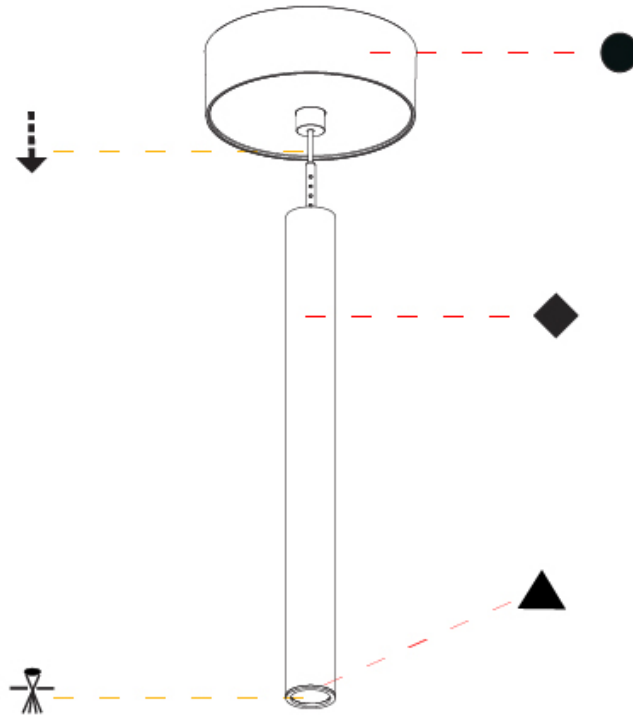

#### OPTICAL

Optic°: 24 / 32 / 58

## HANGOVER PLUG SHINE MONOPOINT SURFACE CANOPY SUSPENSION

A30848-

PROJECT

TYPE

SPECIFIER

QUANTITY

DATE

A